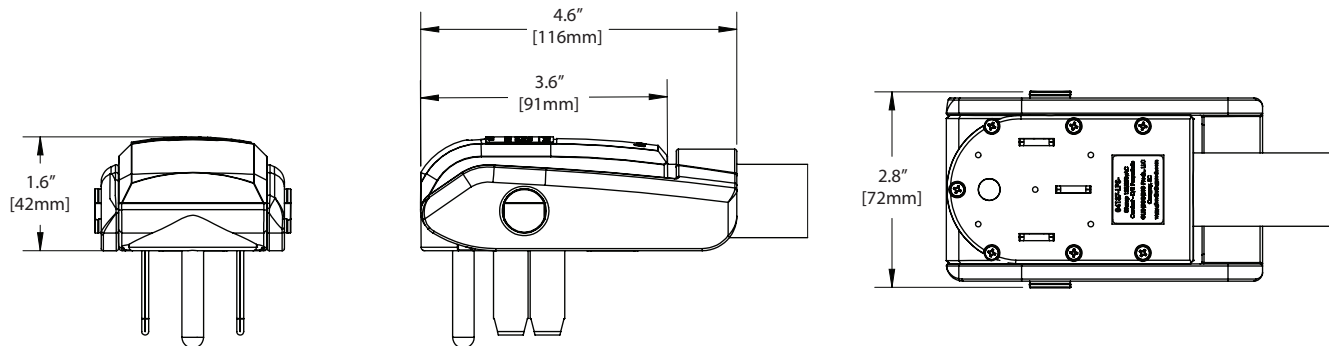

RED LED

Will illuminate if reverse polarity or loss of ground is found at pedestal

Specifications

PLUG TYPE.....NEMA 14-50P
 CABLE SPECIFICATION.....#6/3 #8/1 SEOW 105° C
 CABLE SIZE.....50 amp 125/250 VAC
 CONSTRUCTION.....High impact polymer, urethane filler, Brass Terminals
 CERTIFICATIONS.....UL, ETL, CSA, ISO 9001:2015