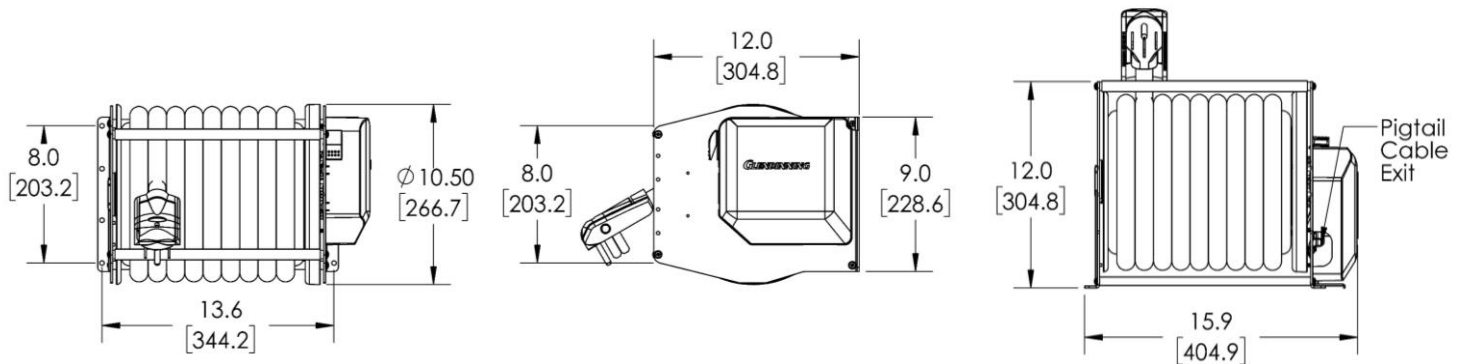

## MODEL CRR50 LP

MANUAL OUT,  
POWER RETRACTION  
FOR YOUR POWER CABLE

*“Extend . . .*

*Retract . . .*

*Relax”*

## Features

- **EASY TO USE** – Simply pull out the amount of power cord you need to make your connection. Push the button and the Cablemaster will quietly retract and store the power cord on the reel.
- **“ZERO EFFORT” PULL-OUT FORCE** – Our unique drive motor mechanism (patent pending) disengages itself when the cable is extended. No heavy pulling!
- **COMPACT STORAGE** – Store 32-feet of 50 amp power cord in the smallest possible area.
- **“EASY-OUT” PLUG** – Our molded power plug comes with an integrated handle which allows you to easily disconnect the power cord from the campsite receptacle.
- **LED POWER INDICATOR** – The Cablemaster™ product line is specifically designed to last! **MOST PLIABLE CORD IN THE INDUSTRY** – Type UL Type SEW jacketing that will stay flexible down to -10° F
- **NO SHARP EDGES** – Sleek, seamless design with no dangerous protruding edges.
- **FULLY TESTED & APPROVED** – UL, CSA

# Dimensions

# SPECS

<b>Voltage</b>	12 VDC
<b>Operating Current</b>	5-7 amps nominal, 15 amp peak load
<b>Cable Size</b>	50 amp
<b>Cable Specification</b>	6/3 & 8/1 SOW 90° C rating includes molded plug with LED power indicator and safety disconnected handle
<b>Cable Length</b>	32 Feet (10 m)
<b>Weight</b>	48 lbs. (including 32' of 6/4 power cable)
<b>Certifications</b>	Tested to comply with UL standard 355 tested for ignition protection