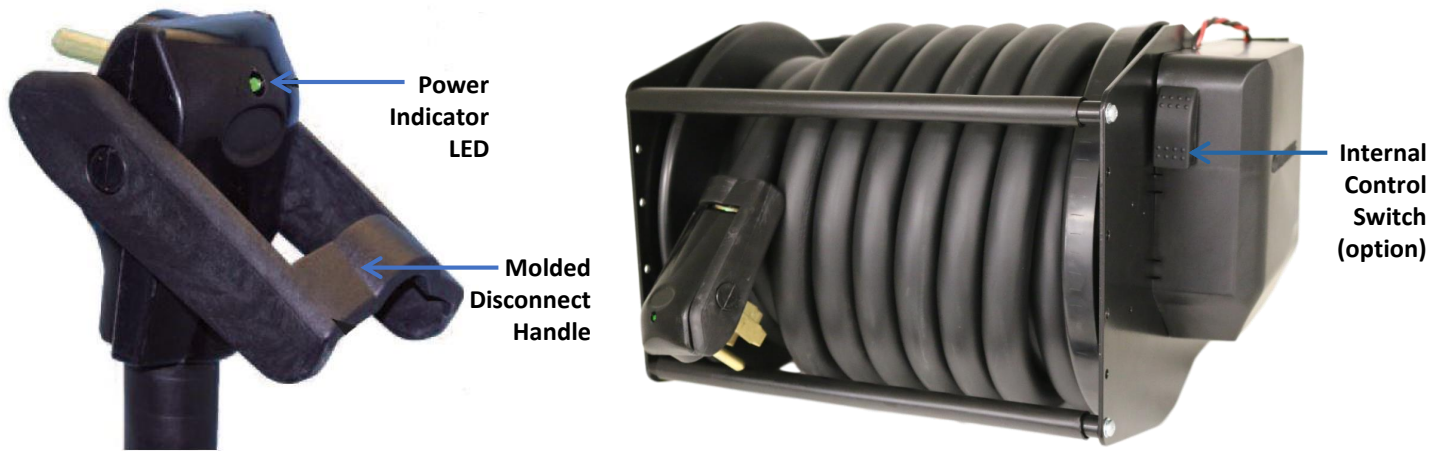

Features & Benefits