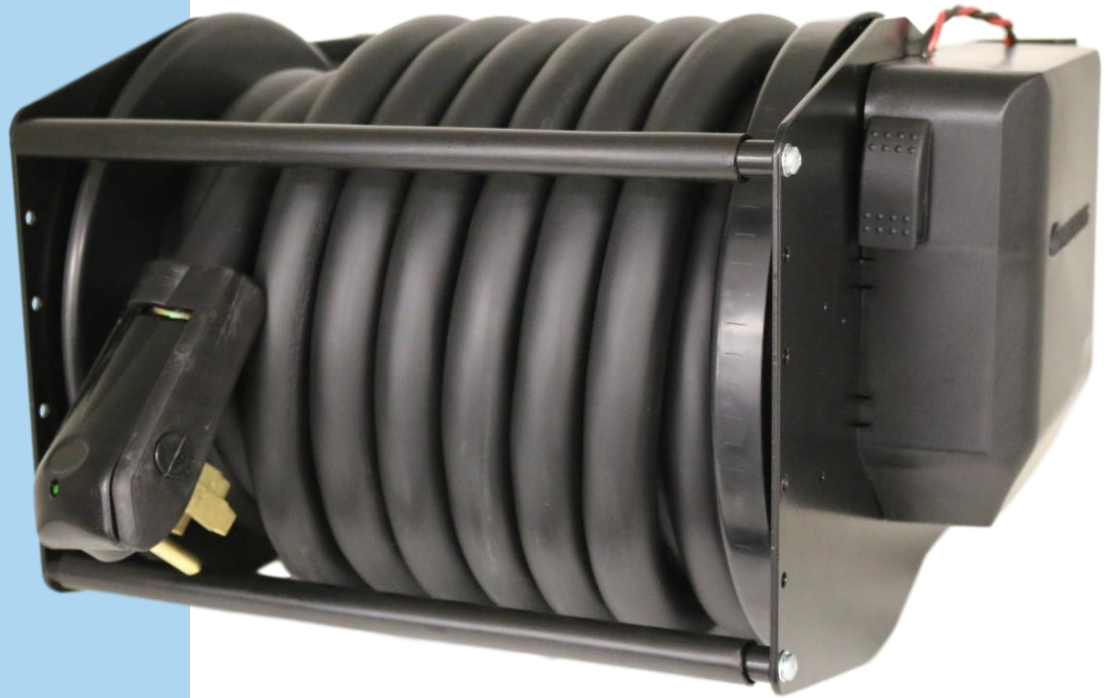

## MODEL CRR50 LP

MANUAL OUT,  
POWER RETRACTION  
FOR YOUR POWER CABLE

*“Extend . . .*

*Retract . . .*

*Relax”*

## Features

- **EASY TO USE** – Simply pull out the amount of power cord you need to make your connection. Push the button and the Cablemaster will quietly retract and store the power cord on the reel.
- **“ZERO EFFORT” PULL-OUT FORCE** – Our unique drive motor mechanism (patent pending) disengages itself when the cable is extended. No heavy pulling!
- **COMPACT STORAGE** – Store 32-feet of 50 amp power cord in the smallest possible area.
- **“EASY-OUT” PLUG** – Our molded power plug comes with an integrated handle which allows you to easily disconnect the power cord from the campsite receptacle.
- **LED POWER INDICATOR** – The Cablemaster™ product line is specifically designed to last! **MOST PLIABLE CORD IN THE INDUSTRY** – Type UL Type SEW jacketing that will stay flexible down to -10° F
- **NO SHARP EDGES** – Sleek, seamless design with no dangerous protruding edges.
- **FULLY TESTED & APPROVED** – UL, CSA

# SPECS

<b>Voltage</b>	12 VDC
<b>Operating Current</b>	5-7 amps nominal, 15 amp peak load
<b>Cable Size</b>	50 amp
<b>Cable Specification</b>	6/3 & 8/1 SOW 90° C rating includes molded plug with LED power indicator and safety disconnected handle
<b>Cable Length</b>	32 Feet (10 m)
<b>Weight</b>	48 lbs. (including 32' of 6/4 power cable)
<b>Certifications</b>	Tested to comply with UL standard 355 tested for ignition protection