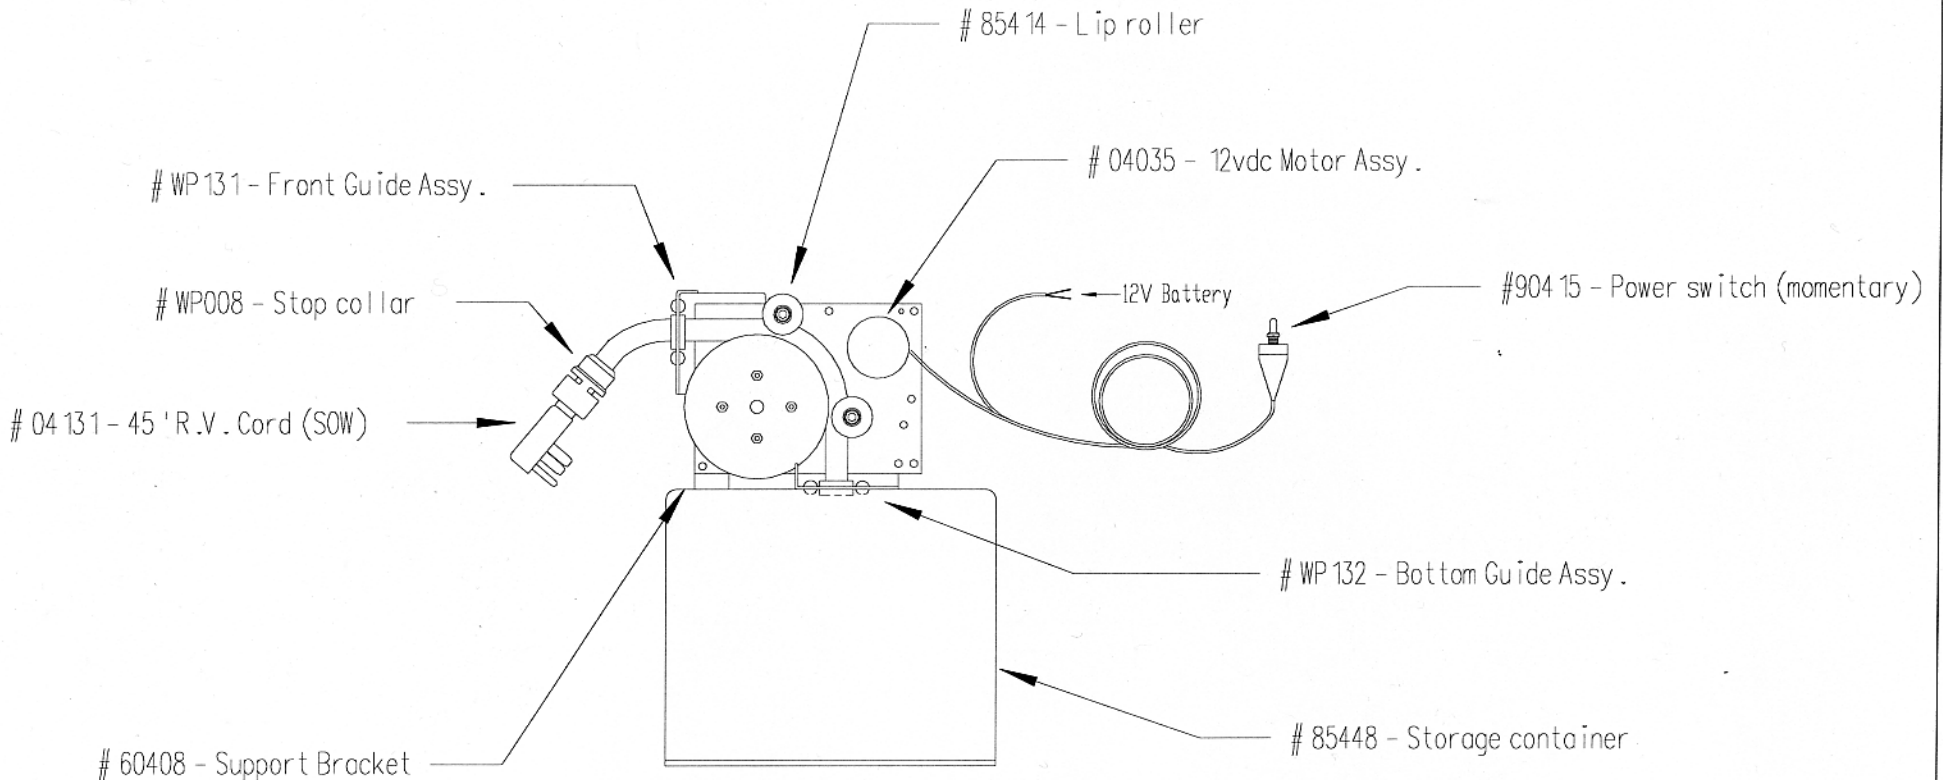

# Replacement Parts: Kit # KMON007

#04069 - Under coach roller

**Specifications:**  
 Voltage: 12v DC  
 Current: 7 - 9 amps under load  
 Weight: 62 lbs.  
 Cable: SEW 90C 50amp 125/250 VAC (6/4) -UL listed  
           NEMA 14-50P molded plug -UL listed  
           Stop collars (In/Out)  
 Cable length: 36'- 45'  
 Container: Molded Polyethylene

<b>GLENDINNING MAR</b>				
740 Century Circle Conway, SC				
SCALE: FULL	(DO NOT SCALE)	SHEET 1 OF 1	DRAWING SIZE A	
(LC) Cablemaster Part List				