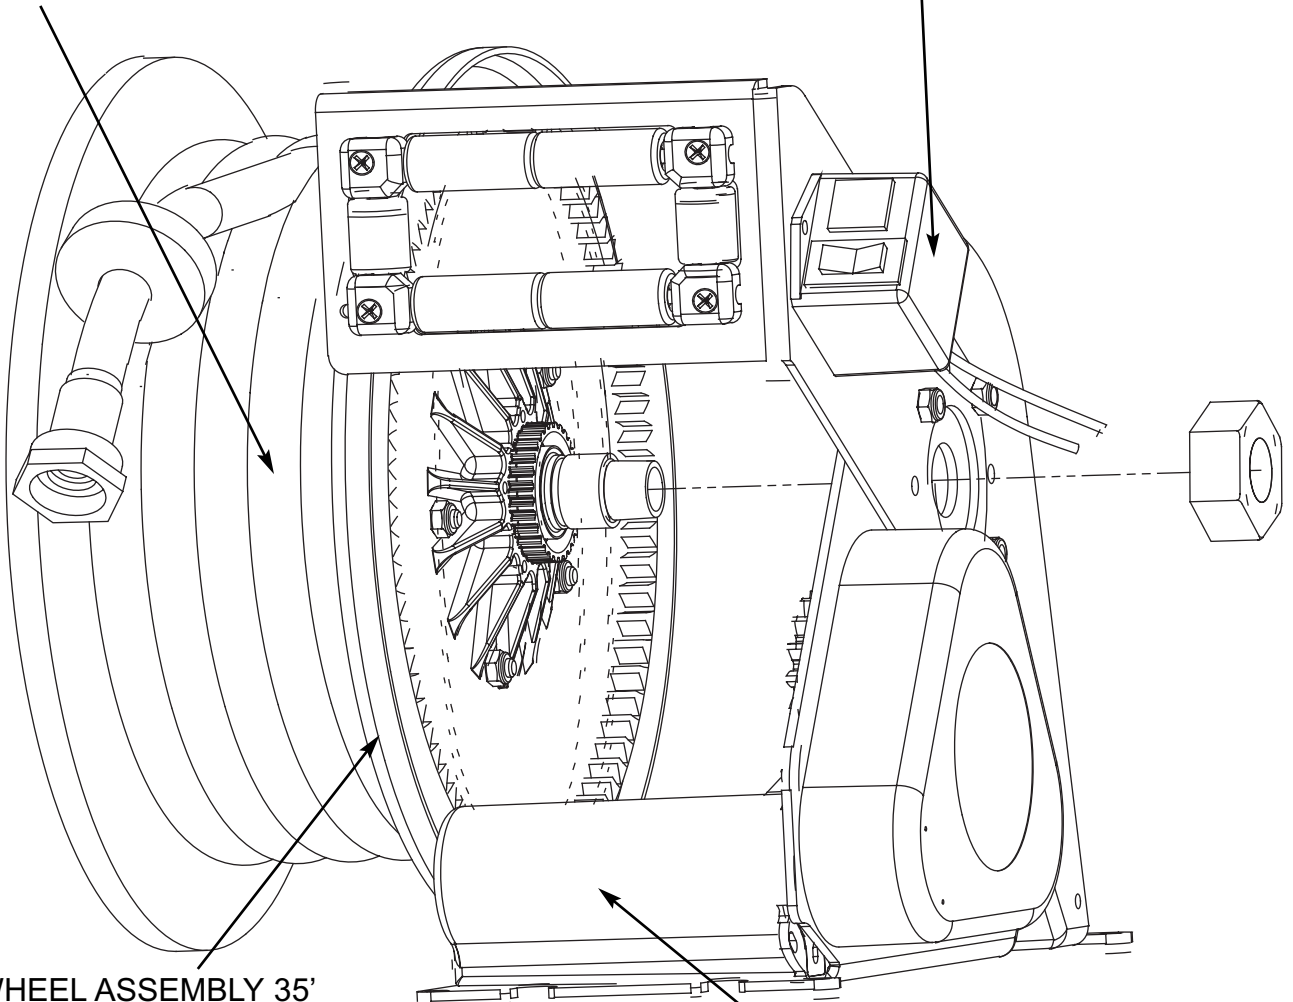

HoseMaster Replacement Parts

19558-35 HOSE ASSEMBLY
 INCLUDES: 35' HOSE
 HUB HOSE CONNECTOR
 FEMALE SWIVEL

19553-1 SWITCH ASSEMBLY

19551 WHEEL ASSEMBLY 35'
 INCLUDES: ROTATING JOINT
 19558-35 HOSE ASSEMBLY
 2 FLANGES
 1/2" NPT CONNECTION
 END CAP
 GRIP GROMMET
 BUMPER
 WHITE TUBE

20550 MOTOR WITH
 52553 DRIVE GEAR