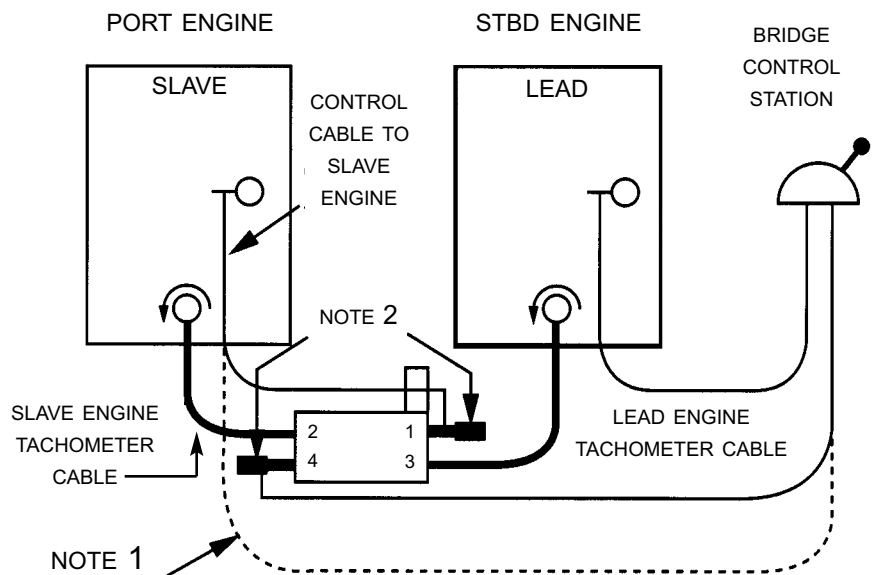

Typical Synchronizer Interface on Twin Engines

Made in the USA

For more information on installation, accessories or other engineering assistance, contact our sales engineer or your dealer today!

GLENDINNING
MARINE PRODUCTS, INC.
www.glendinningprods.com

740 Century Circle
Conway, SC 29526
Phone: (843) 399-6146
Fax: (843) 399-5005

SYNCB_v2.0 - 01/06