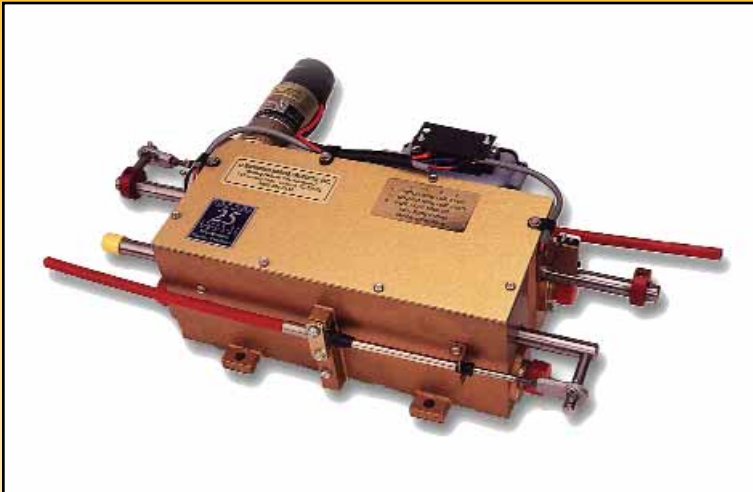

GLENDINNING
MARINE PRODUCTS, INC.

AUTOMATIC SYNCHRONIZER

Cruise Control for Your Boat

Automatically controls one engine to exactly match speed of the other engine!

Adaptable to any boat—
Diesel or gas engines!

Turn On or Off at any speed—Just flip the switch!

Widely used by knowledgeable yachtsmen for over 30 years!

Makes Two Engines Run as One!

Cruise Control for Your Boat!

Install a *Glendinning Automatic Synchronizer* and you'll enjoy being out on the open water more than ever before. Any mechanical control, twin-engine boat owner will tell you how aggravating it can be adjusting throttles to match RPM's. Let the *Glendinning Automatic Synchronizer* handle that task for you!

Loaded with Features:

- Cruise control for your boat—set the speed for your engine and the other engine speed is automatically and precisely adjusted to match!
- Turn On/Off at any speed with the flip of a switch
- Adaptable to any boat—gas or diesel engines
- Dependable—widely used by knowledgeable yachtsmen for over 30 years

NOTES:

- 1) "Slave Engine" bridge control cable is removed from engine and installed at synchronizer.
- 2) Tach senders are removed from engine and relocated to synchronizer.
- 3) Installation shown for "Pull-to-Open" throttles and counter-clockwise rotation.
- 4) Specifications:
Size: 17" x 9" x 5"
Weight: 15 lbs.
Voltage: 12, 24, or 32 VDC