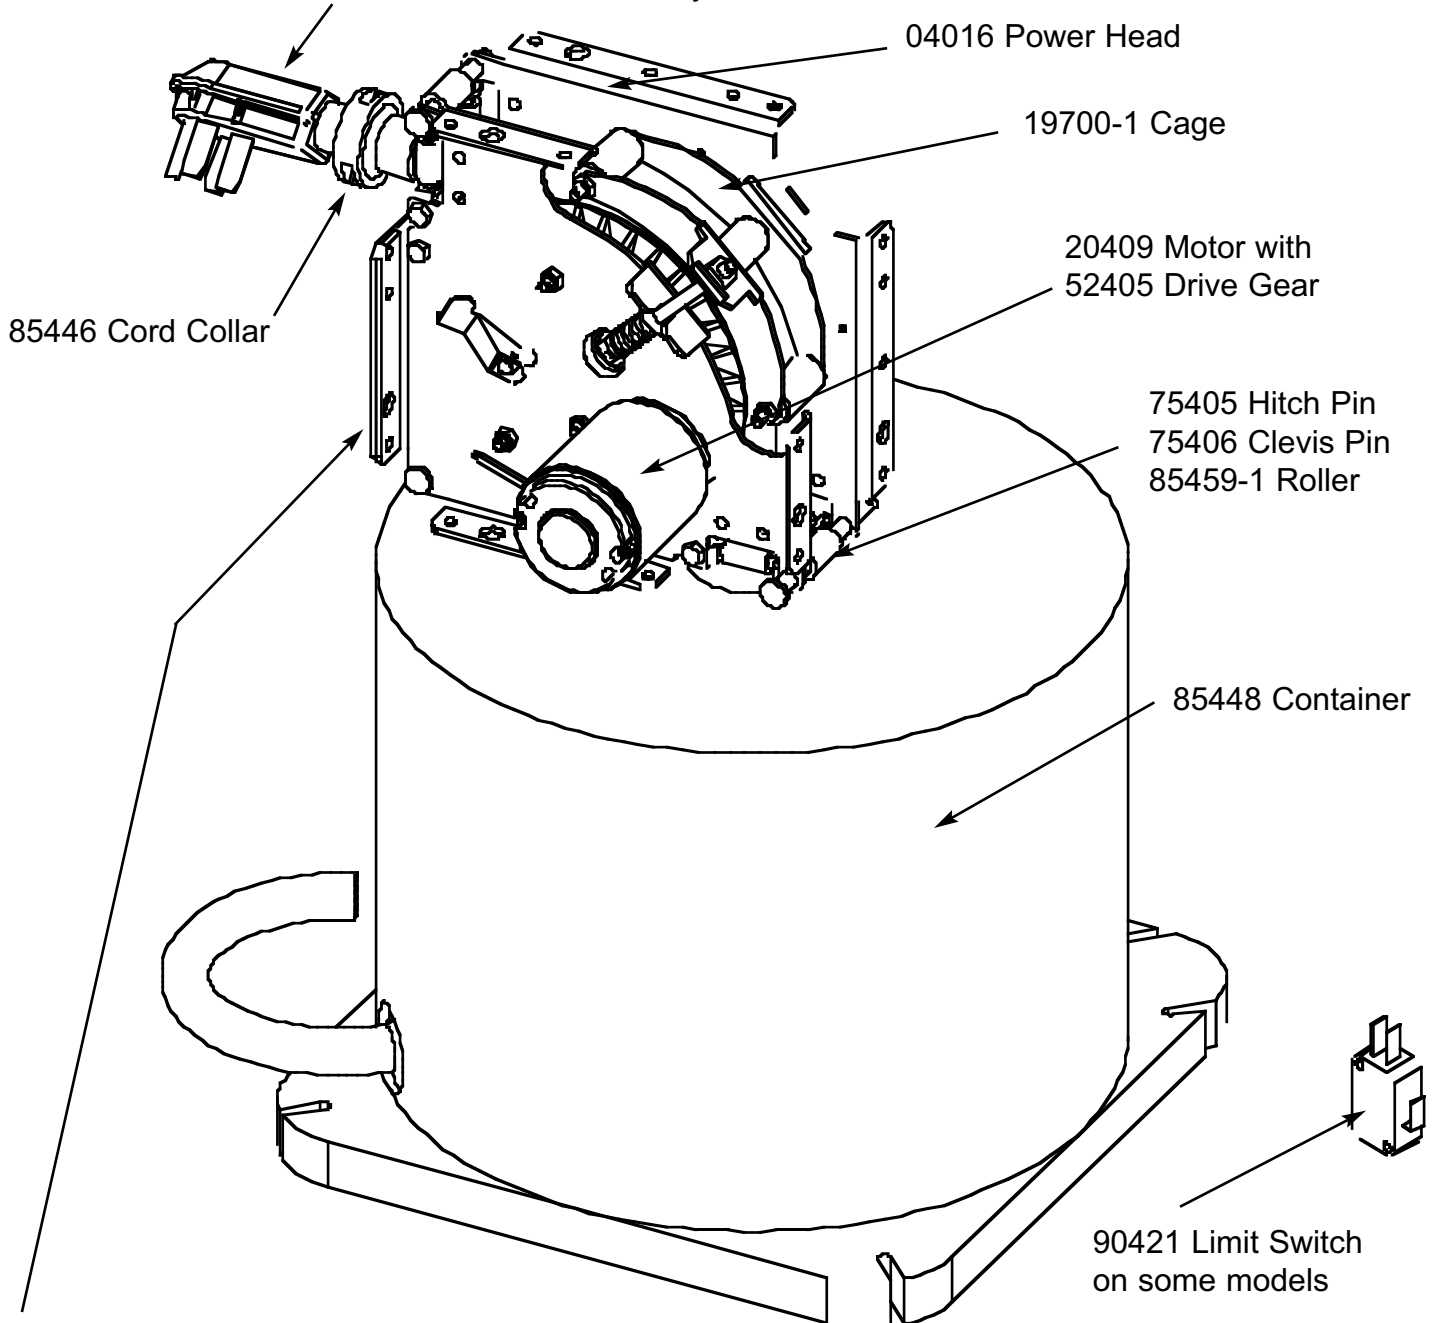

RLC Cablemaster Replacement Parts

04139-36 Cord Assembly 36'
 04139-40 Cord Assembly 40'
 04139-45 Cord Assembly 45'

90408 Power Switch - Sustained - Units w/ limit switches
 90415 Power Switch - Momentary - All others