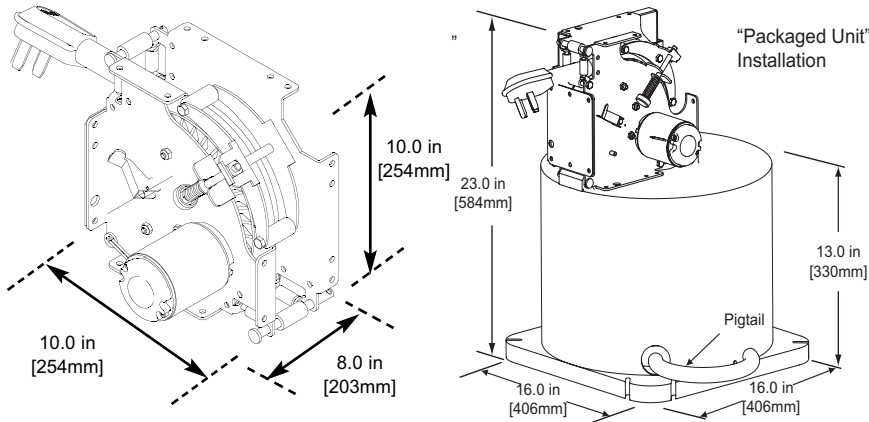

# CABLEMASTER

*RV Power Cable Storage System*

*Easy to install!*

- ***Lower Profile*** — takes up less space!
- ***Unlimited cable capacity*** — handles as much cable as you can store!
- ***Adjustable for all cable sizes*** — fast, easy adjustment of cable tension!
- ***No Slip Rings*** — eliminates potential electric connection problems

CABLEMASTER™ SPECIFICATIONS			
SIZE:	10.0 H x 10.0 D x 8.0 W	VOLTAGE:	12 VDC
WEIGHT:	14 LBS WITHOUT CABLE	AMPERAGE:	7-9 AMPS UNDER LOAD
CABLE:	6/3, 8/1, 6/4 50AMP 125/250VAC	CABLE TYPE:	S, SE, SO, ST, STO, SOW
CABLE STORAGE CAPACITY IS DETERMINED BY AVAILABLE STORAGE SPACE IN YOUR COACH			