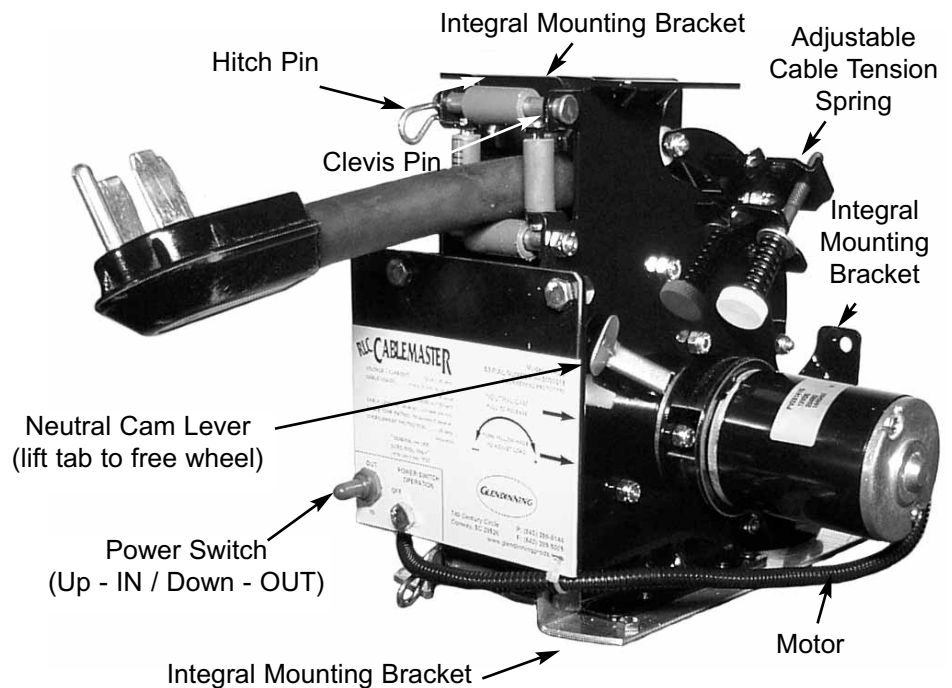

# CABLEMASTER

*RV Power Cable Storage System*

*Easy to install!*

- ***Lower Profile*** — takes up less space!
- ***Unlimited cable capacity*** — handles as much cable as you can store!
- ***Adjustable for all cable sizes*** — fast, easy adjustment of cable tension!
- ***No Slip Rings*** — eliminates potential electric connection problems

# YOU RELAX . . . WE'LL UNWIND!

Glendinning is the leader of the RV power cable handling market since we first introduced the Cablemaster™ to the motorhome industry in 1990. Since then, thousands of very happy and satisfied RV owners have experienced the enjoyment of Glendinning power cord reels. No more heavy lifting. No more handling dirty or wet power cords when getting underway. Simply operate a switch and the RV power cord is reliably, quickly and easily payed out or retracted and stored away. This is why we say... "You relax.... we'll unwind".

The Cablemaster™ is the newest design from Glendinning which incorporates several new features, including an easy-to-operate cable tension adjustment. In addition to new features, Glendinning has used the latest techniques in value engineering to make the Cablemaster™ lower priced and more affordable. You can't afford to be without the convenience of power cable handling any longer!

## Features and Benefits

- **UNLIMITED CABLE CAPACITY** — Need more cable length? No problem!
- **No SLIP RINGS** — Eliminates potential electrical connection problems!
- **ADJUSTABLE TO FIT ALL POWER CABLES** — Easily adjustable no matter what type of cable you have!
- **AFFORDABLE** — Lowest cost power cord management system in the industry!
- **VERSATILE** — Can be mounted in a variety of ways!