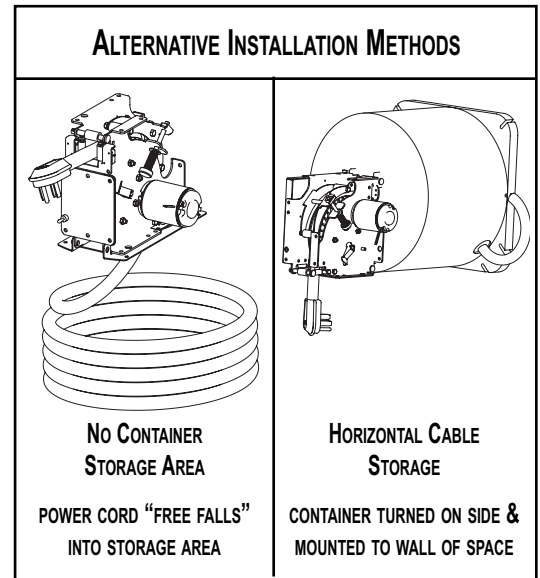

YOU RELAX . . . WE'LL UNWIND!

Glendinning is the leader of the RV power cable handling market since we first introduced the Cablemaster™ to the motorhome industry in 1990. Since then, thousands of very happy and satisfied RV owners have experienced the enjoyment of Glendinning power cord reels. No more heavy lifting. No more handling dirty or wet power cords when getting underway. Simply operate a switch and the RV power cord is reliably, quickly and easily payed out or retracted and stored away. This is why we say... "You relax.... we'll unwind".

The Cablemaster™ is the newest design from Glendinning which incorporates several new features, including an easy-to-operate cable tension adjustment. In addition to new features, Glendinning has used the latest techniques in value engineering to make the Cablemaster™ lower priced and more affordable. You can't afford to be without the convenience of power cable handling any longer!

CABLEMASTER™ SPECIFICATIONS			
SIZE:	10.0 H x 10.0 D x 8.0 W	VOLTAGE:	12 VDC
WEIGHT:	14 LBS WITHOUT CABLE	AMPERAGE:	7-9 AMPS UNDER LOAD
CABLE:	6/3, 8/1, 6/4 50AMP 125/250VAC	CABLE TYPE:	S, SE, SO, ST, STO, SOW
CABLE STORAGE CAPACITY IS DETERMINED BY AVAILABLE STORAGE SPACE IN YOUR COACH			

Features and Benefits

- **UNLIMITED CABLE CAPACITY** — Need more cable length? No problem!
- **No SLIP RINGS** — Eliminates potential electrical connection problems!
- **ADJUSTABLE TO FIT ALL POWER CABLES** — Easily adjustable no matter what type of cable you have!
- **AFFORDABLE** — Lowest cost power cord management system in the industry!
- **VERSATILE** — Can be mounted in a variety of ways!