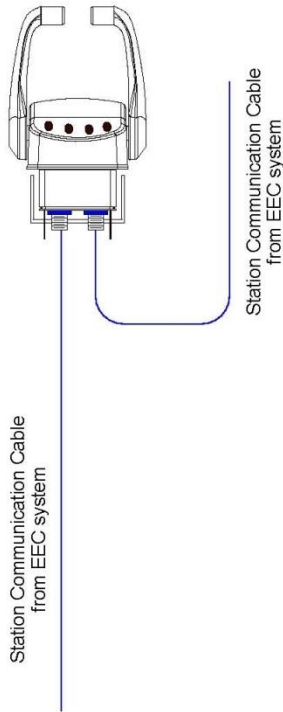

# JOYSTICK KIT – MAIN STATION

## Standard Control System Installation

## Joystick Control System Additional Components