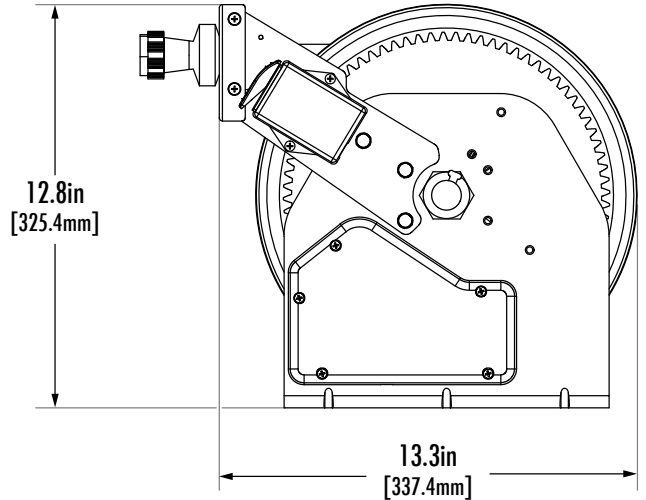

#### WATER CONNECTION

1/2" NPT

#### WEIGHT

16 lbs. with 35' hose length

Part Number	Description	Hose Diameter	Hose Length
05505-12-35	RV Hosemaster – 12 VDC	Hose ID = 1/2 inch	Length = 35 feet
05505-12-50	RV Hosemaster – 12 VDC	Hose ID = 1/2 inch	Length = 50 feet
05506-12-35	RV Hosemaster – 12 VDC	Hose ID = 5/8 inch	Length = 35 feet