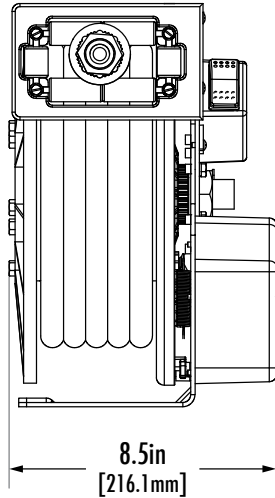

#### OVERLOAD CIRCUIT BREAKER

included

#### WATER CONNECTION

1/2" NPT

#### WEIGHT

16 lbs. with 35' hose length

Part Number	Description	Hose Diameter	Hose Length
05505-12-35	RV Hosemaster – 12 VDC	Hose ID = 1/2 inch	Length = 35 feet
05505-12-50	RV Hosemaster – 12 VDC	Hose ID = 1/2 inch	Length = 50 feet
05506-12-35	RV Hosemaster – 12 VDC	Hose ID = 5/8 inch	Length = 35 feet