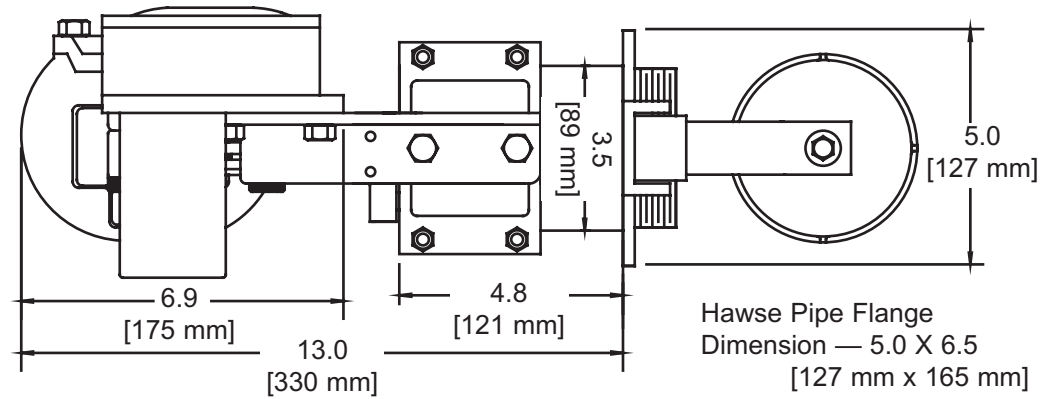

CM-4 DIMENSIONS

SPECIFICATIONS:

Voltage: 12 VDC
 Current: 4 - 5 Amps under load
 Weight: 9 lbs.
 Cable size: 30 amp, 110 volt
 Adjustable (5/8" to 3/4"
 diameter)
 Length capacity: Determined by size of storage
 location

Minimum cable area required for 50 feet of
 50 amp shore power cable is 18" diameter X
 18" high (centered under Guide Roller
 Assembly)

CM-4 DIMENSIONS

The CM-4 Standard Configuration comes complete with:

- Power Unit
- Chromed Hawse Pipe Assembly
- Out-limit and In-limit switch assembly
- Power switch (3 pos. out-off-in)
- Nameplate
- One year limited warranty

Optional Configuration includes:

- 50 feet of 30amp cable
- Storage Container

NOTE: The Power Unit can be mounted on the storage container using optional container mounting bracket. They can also be separated by using 2" PVC tubing between the Container and Power Unit.