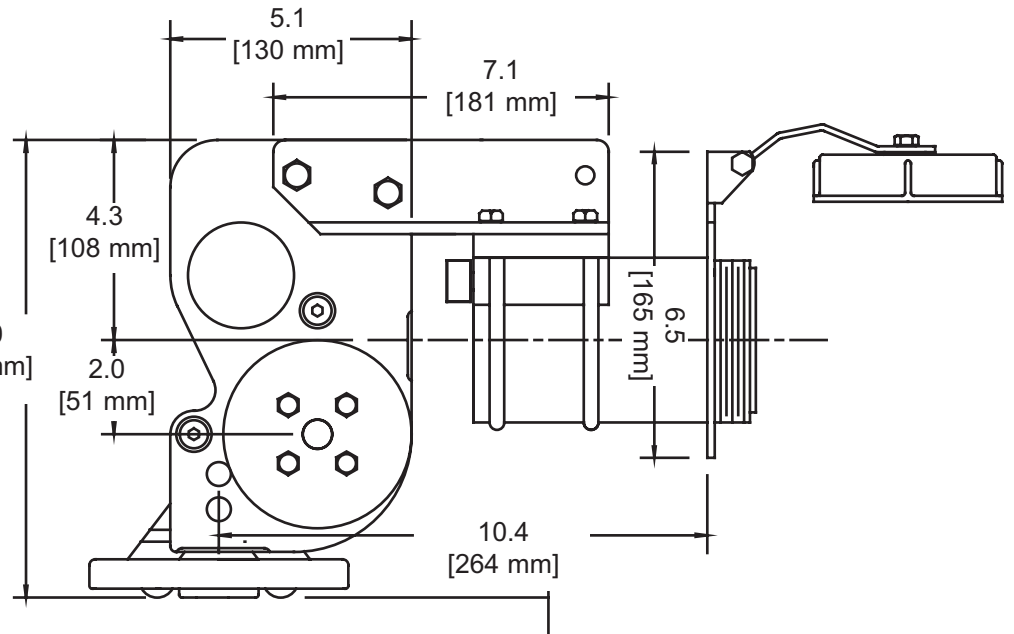

CM-4 DIMENSIONS

SPECIFICATIONS:

Voltage: 12 VDC
 Current: 4 - 5 Amps under load
 Weight: 9 lbs.
 Cable size: 30 amp, 110 volt
 Adjustable (5/8" to 3/4"
 diameter)
 Length capacity: Determined by size of storage
 location

Minimum cable area required for 50 feet of
 50 amp shore power cable is 18" diameter X
 18" high (centered under Guide Roller
 Assembly)

CM-4 DIMENSIONS

The CM-4 Standard Configuration comes complete with:

- Power Unit
- Chromed Hawse Pipe Assembly
- Out-limit and In-limit switch assembly
- Power switch (3 pos. out-off-in)
- Nameplate
- One year limited warranty

Optional Configuration includes:

- 50 feet of 30amp cable
- Storage Container

NOTE: The Power Unit can be mounted on the storage container using optional container mounting bracket. They can also be separated by using 2" PVC tubing between the Container and Power Unit.