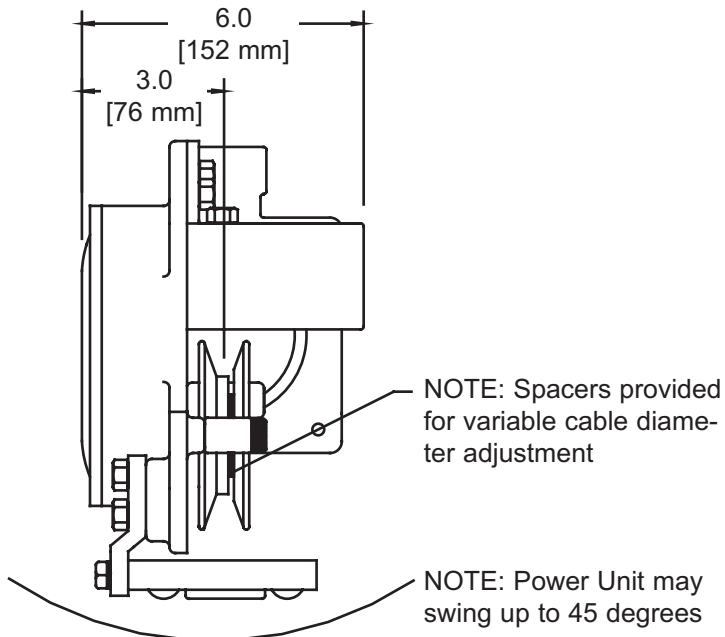

CM-4 DIMENSIONS

SPECIFICATIONS:

Voltage: 12 VDC
 Current: 4 - 5 Amps under load
 Weight: 9 lbs.
 Cable size: 30 amp, 110 volt
 Adjustable (5/8" to 3/4"
 diameter)
 Length capacity: Determined by size of storage
 location

Minimum cable area required for 50 feet of
 50 amp shore power cable is 18" diameter X
 18" high (centered under Guide Roller
 Assembly)

CM-4 DIMENSIONS

The CM-4 Standard Configuration comes complete with:

- Power Unit
- Chromed Hawse Pipe Assembly
- Out-limit and In-limit switch assembly
- Power switch (3 pos. out-off-in)
- Nameplate
- One year limited warranty

Optional Configuration includes:

- 50 feet of 30amp cable
- Storage Container

NOTE: The Power Unit can be mounted on the storage container using optional container mounting bracket. They can also be separated by using 2" PVC tubing between the Container and Power Unit.