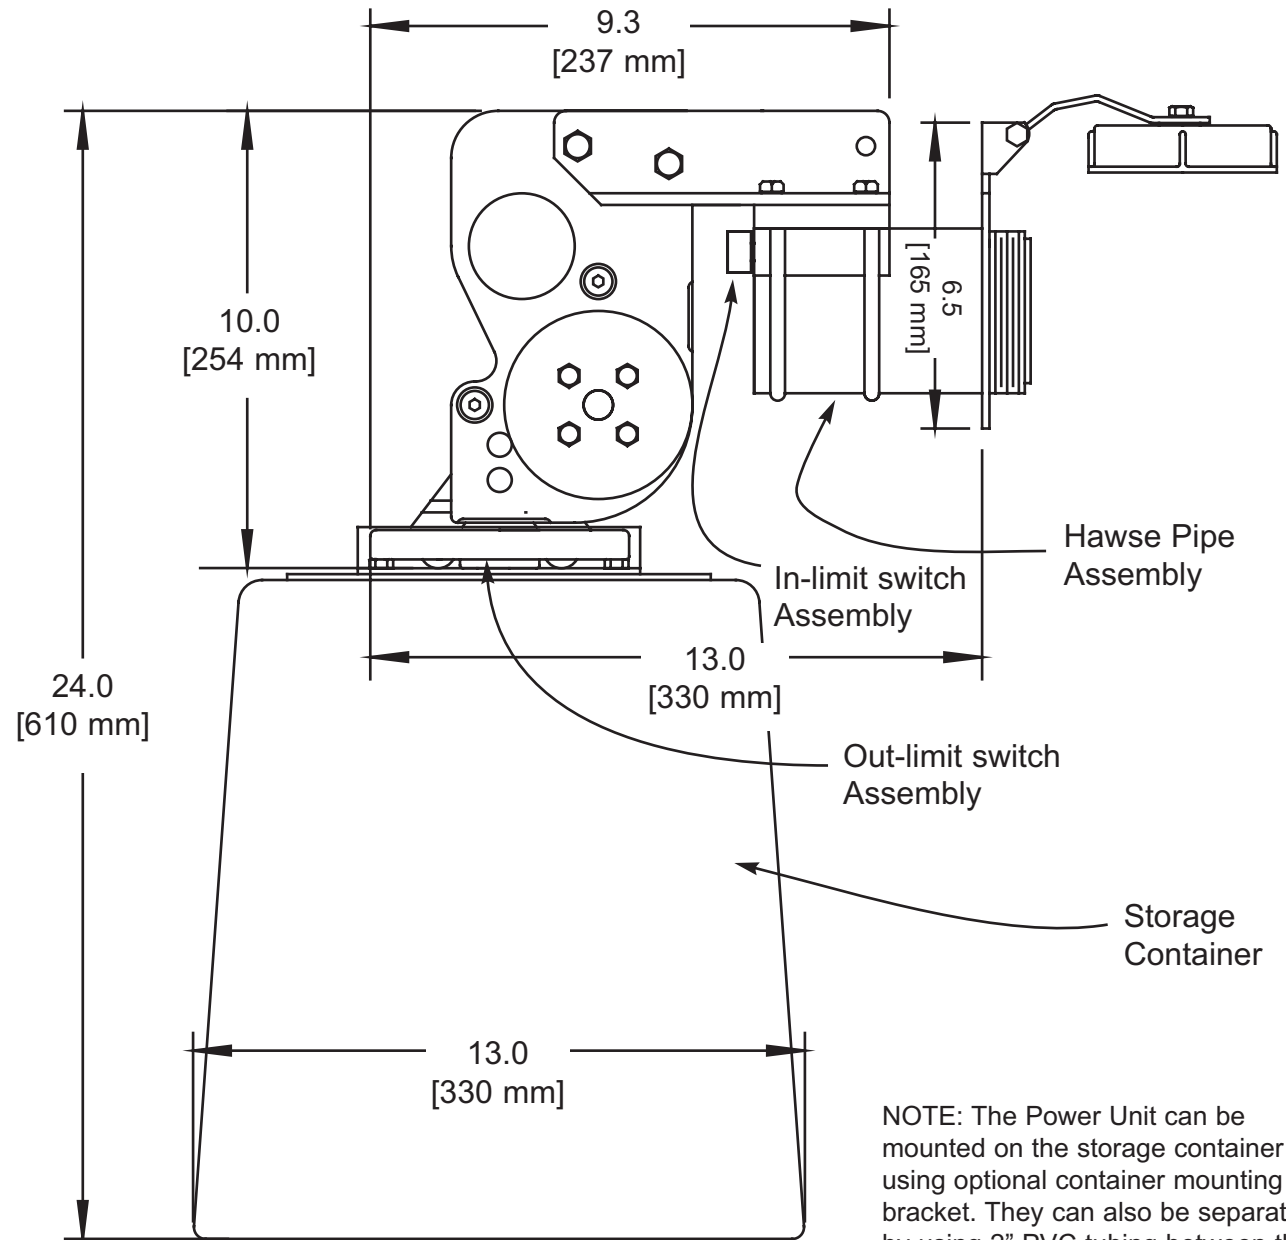

CM-4 DIMENSIONS

SPECIFICATIONS:

Voltage: 12 VDC
 Current: 4 - 5 Amps under load
 Weight: 9 lbs.
 Cable size: 30 amp, 110 volt
 Adjustable (5/8" to 3/4"
 diameter)
 Length capacity: Determined by size of storage
 location

Minimum cable area required for 50 feet of
 50 amp shore power cable is 18" diameter X
 18" high (centered under Guide Roller
 Assembly)

CM-4 DIMENSIONS

The CM-4 Standard Configuration comes complete with:

- Power Unit
- Chromed Hawse Pipe Assembly
- Out-limit and In-limit switch assembly
- Power switch (3 pos. out-off-in)
- Nameplate
- One year limited warranty

Optional Configuration includes:

- 50 feet of 30amp cable
- Storage Container

NOTE: The Power Unit can be mounted on the storage container using optional container mounting bracket. They can also be separated by using 2" PVC tubing between the Container and Power Unit.