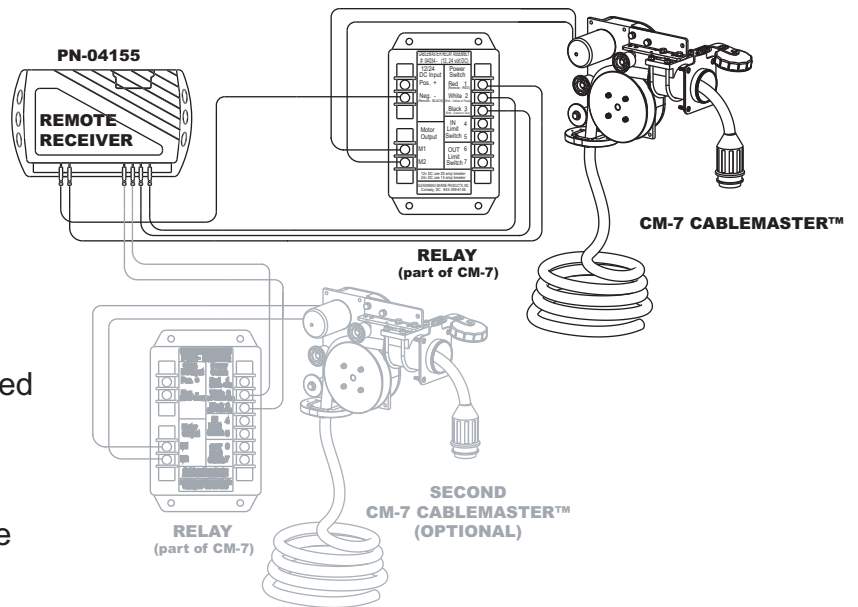

### **FEATURES:**

- Simplifies “one-person” operation of the Cablemaster
- Normal operation of the Cablemaster via standard control switch is unaffected
- Easily retrofitted to existing installations
- Suitable for:
  - Single or Dual Cablemaster systems
  - 12 or 24V DC applications
  - Use with Glendinning’s Hosemaster™ and RV-Cablemaster™ product lines

PART NUMBERS	DESCRIPTION
04155	Radio Remote Control (2 transmitters) — for marine applications
04147-W	Replacement transmitter
04153	RF Noise filter kit (depending on specific installation, an RF noise filter may be required to extend the range of remote control and/or enhance system operation)
04152	RLC - RX727 Radio Remote Control (2 transmitters) — for RV applications

## REMOTE CONTROL for MARINE CABLEMASTER SYSTEMS

**REMOTE TRANSMITTER**  
 PN-04155 (includes 2)  
 PN-04147-W (transmitter only)

- Normal operation of Cablemaster standard control switch is unaffected by remote operation
- Optional operation of two (2) Cablemasters from one (1) remote transmitter

## REMOTE CONTROL for RV CABLEMASTER SYSTEMS

**REMOTE TRANSMITTER**  
 PN-04152 (includes 2)  
 PN-04147-W (transmitter only)

- Normal operation of Cablemaster standard control switch is unaffected by remote operation
- Optional operation of RV-Hosemaster™ from same remote transmitter