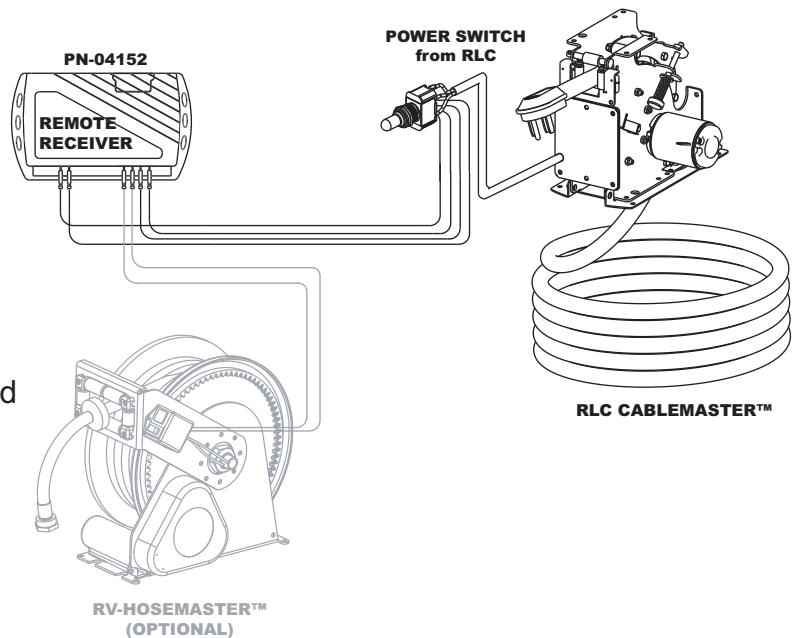

### **FEATURES:**

- Simplifies “one-person” operation of the Cablemaster
- Normal operation of the Cablemaster via standard control switch is unaffected
- Easily retrofitted to existing installations
- Suitable for:
  - Single or Dual Cablemaster systems
  - 12 or 24V DC applications
  - Use with Glendinning’s Hosemaster™ and RV-Cablemaster™ product lines

PART NUMBERS	DESCRIPTION
04155	Radio Remote Control (2 transmitters) — for marine applications
04147-W	Replacement transmitter
04153	RF Noise filter kit (depending on specific installation, an RF noise filter may be required to extend the range of remote control and/or enhance system operation)
04152	RLC - RX727 Radio Remote Control (2 transmitters) — for RV applications

## REMOTE CONTROL for MARINE CABLEMASTER SYSTEMS

**REMOTE TRANSMITTER**  
 PN-04155 (includes 2)  
 PN-04147-W (transmitter only)

- Normal operation of Cablemaster standard control switch is unaffected by remote operation
- Optional operation of two (2) Cablemasters from one (1) remote transmitter

## REMOTE CONTROL for RV CABLEMASTER SYSTEMS

**REMOTE TRANSMITTER**  
 PN-04152 (includes 2)  
 PN-04147-W (transmitter only)

- Normal operation of Cablemaster standard control switch is unaffected by remote operation
- Optional operation of RV-Hosemaster™ from same remote transmitter