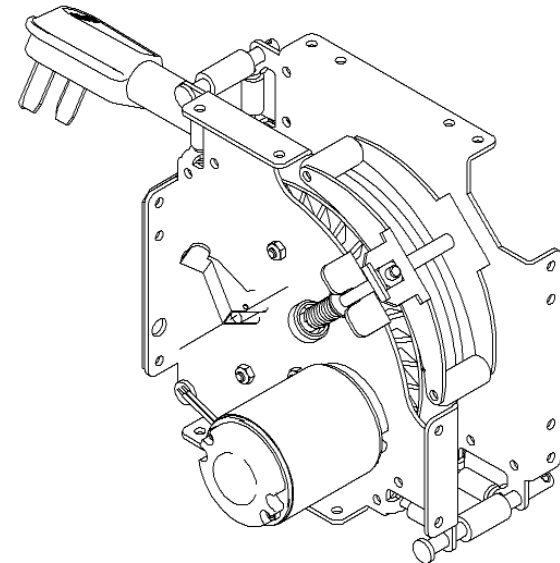

RLC-CABLEMASTER DIMENSIONS

SPECIFICATIONS:	
Voltage:	12 VDC
Amperage:	7-9 amps
Weight:	14 lbs.
Cable size:	6/3 8/1 and 6/4 50amp 125/250 v AC
Length of cable:	determined by available storage space
Cable type:	S, SE, SO, ST, STO, or SOW

740 Century Circle
Conway, SC 29526

P: 843-399-6146
F: 843-399-5005

www.glendinningprods.com
RLCCM DIM-01/04

740 Century Circle
Conway, SC 29579

Ph 843 399 6146
F 843 399 5005

The New RLC Cablemaster Mounting Configurations

RLC mounted to the overhead with the integral brackets shown with compartment cord container

RLC CableMaster-Shelf Mounted unit shown with compartment cord container

RLC CableMaster-Mounted Vertically package unit w/ cord and container

RLC CableMaster-Mounted Horizontally package unit w/ cord and container

RLC CableMaster-Mounted Horizontally package unit w/ cord and container