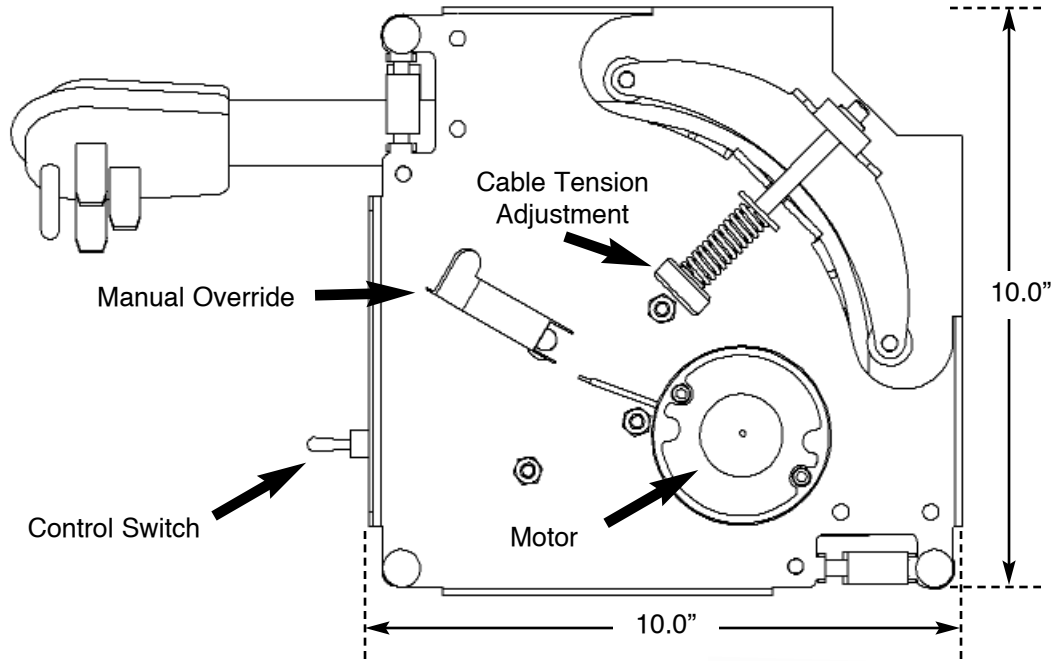

RLC-CABLEMASTER DIMENSIONS

SPECIFICATIONS:	
Voltage:	12 VDC
Amperage:	7-9 amps
Weight:	14 lbs.
Cable size:	6/3 8/1 and 6/4 50amp 125/250 v AC
Length of cable:	determined by available storage space
Cable type:	S, SE, SO, ST, STO, or SOW

RLC mounted to the overhead with the integral brackets shown with compartment cord container

RLC CableMaster-Shelf Mounted unit shown with compartment cord container

RLC CableMaster-Mounted Vertically package unit w/ cord and container

RLC CableMaster-Mounted Horizontally package unit w/ cord and container

RLC CableMaster-Mounted Horizontally package unit w/ cord and container