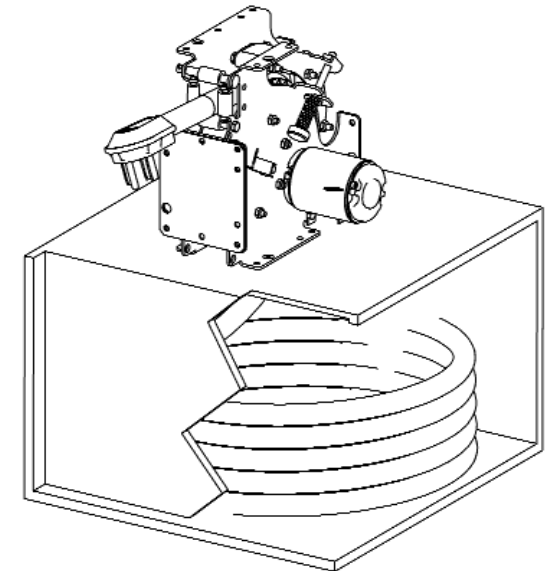

RLC-CABLEMASTER DIMENSIONS

SPECIFICATIONS:	
Voltage:	12 VDC
Amperage:	7-9 amps
Weight:	14 lbs.
Cable size:	6/3 8/1 and 6/4 50amp 125/250 v AC
Length of cable:	determined by available storage space
Cable type:	S, SE, SO, ST, STO, or SOW

RLC mounted to the overhead with the integral brackets shown with compartment cord container

RLC CableMaster-Shelf Mounted unit shown with compartment cord container

RLC CableMaster-Mounted Vertically package unit w/ cord and container

RLC CableMaster-Mounted Horizontally package unit w/ cord and container

RLC CableMaster-Mounted Horizontally package unit w/ cord and container