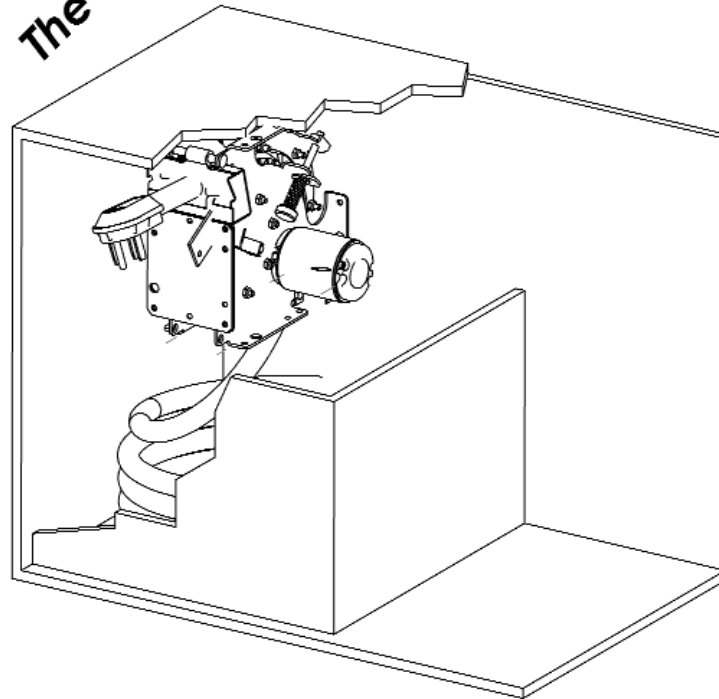

RLC-CABLEMASTER DIMENSIONS

SPECIFICATIONS:	
Voltage:	12 VDC
Amperage:	7-9 amps
Weight:	14 lbs.
Cable size:	6/3 8/1 and 6/4 50amp 125/250 v AC
Length of cable:	determined by available storage space
Cable type:	S, SE, SO, ST, STO, or SOW

RLC mounted to the overhead with the integral brackets shown with compartment cord container

RLC CableMaster-Shelf Mounted unit shown with compartment cord container

RLC CableMaster-Mounted Vertically package unit w/ cord and container

RLC CableMaster-Mounted Horizontally package unit w/ cord and container

RLC CableMaster-Mounted Horizontally package unit w/ cord and container