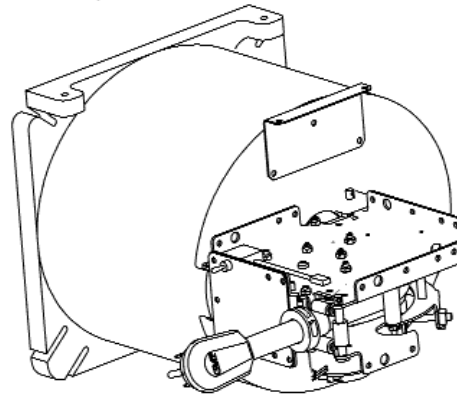

RLC-CABLEMASTER DIMENSIONS

SPECIFICATIONS:	
Voltage:	12 VDC
Amperage:	7-9 amps
Weight:	14 lbs.
Cable size:	6/3 8/1 and 6/4 50amp 125/250 v AC
Length of cable:	determined by available storage space
Cable type:	S, SE, SO, ST, STO, or SOW

RLC mounted to the overhead with the integral brackets shown with compartment cord container

RLC CableMaster-Shelf Mounted unit shown with compartment cord container

RLC CableMaster-Mounted Vertically package unit w/ cord and container

RLC CableMaster-Mounted Horizontally package unit w/ cord and container

RLC CableMaster-Mounted Horizontally package unit w/ cord and container