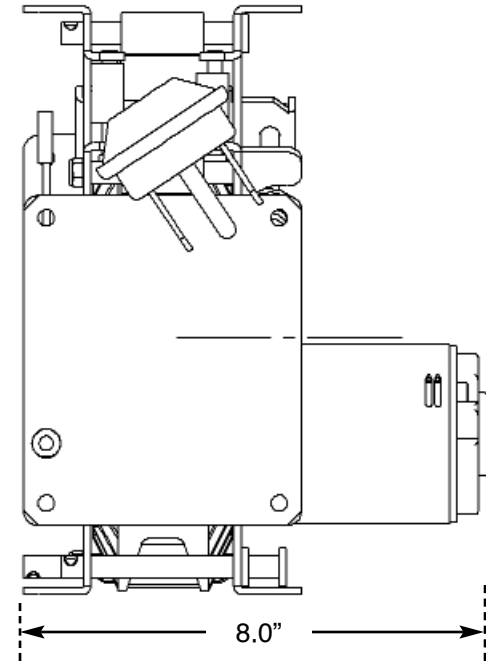

RLC-CABLEMASTER DIMENSIONS

SPECIFICATIONS:	
Voltage:	12 VDC
Amperage:	7-9 amps
Weight:	14 lbs.
Cable size:	6/3 8/1 and 6/4 50amp 125/250 v AC
Length of cable:	determined by available storage space
Cable type:	S, SE, SO, ST, STO, or SOW

RLC mounted to the overhead with the integral brackets shown with compartment cord container

RLC CableMaster-Shelf Mounted unit shown with compartment cord container

RLC CableMaster-Mounted Vertically package unit w/ cord and container

RLC CableMaster-Mounted Horizontally package unit w/ cord and container

RLC CableMaster-Mounted Horizontally package unit w/ cord and container