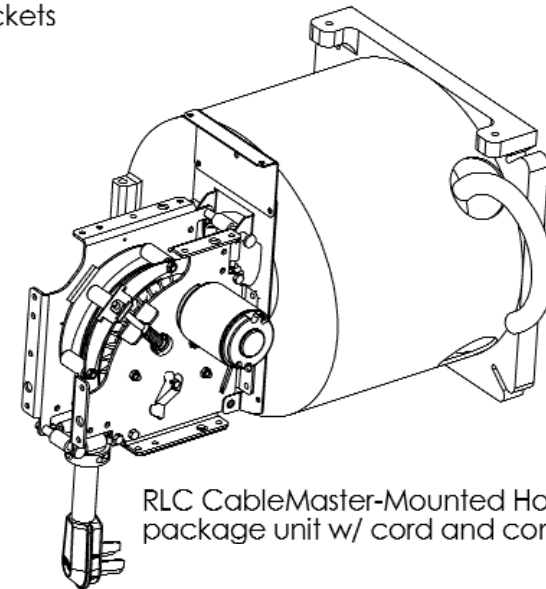

RLC-CABLEMASTER DIMENSIONS

SPECIFICATIONS:	
Voltage:	12 VDC
Amperage:	7-9 amps
Weight:	14 lbs.
Cable size:	6/3 8/1 and 6/4 50amp 125/250 v AC
Length of cable:	determined by available storage space
Cable type:	S, SE, SO, ST, STO, or SOW

RLC mounted to the overhead with the integral brackets shown with compartment cord container

RLC CableMaster-Shelf Mounted unit shown with compartment cord container

RLC CableMaster-Mounted Vertically package unit w/ cord and container

RLC CableMaster-Mounted Horizontally package unit w/ cord and container

RLC CableMaster-Mounted Horizontally package unit w/ cord and container