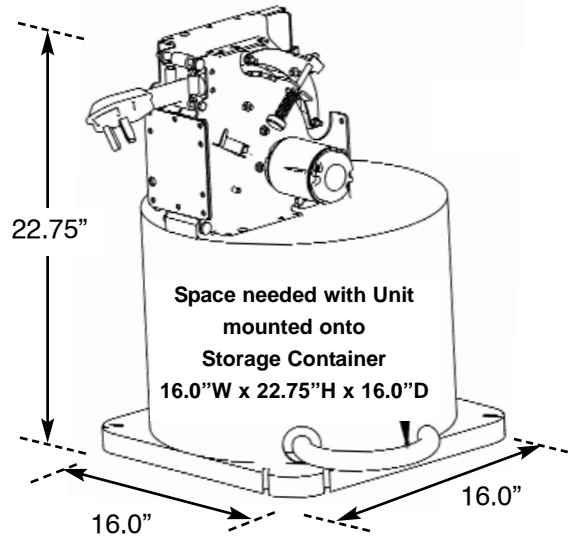

RLC-CABLEMASTER DIMENSIONS

SPECIFICATIONS:	
Voltage:	12 VDC
Amperage:	7-9 amps
Weight:	14 lbs.
Cable size:	6/3 8/1 and 6/4 50amp 125/250 v AC
Length of cable:	determined by available storage space
Cable type:	S, SE, SO, ST, STO, or SOW

RLC mounted to the overhead with the integral brackets shown with compartment cord container

RLC CableMaster-Shelf Mounted unit shown with compartment cord container

RLC CableMaster-Mounted Vertically package unit w/ cord and container