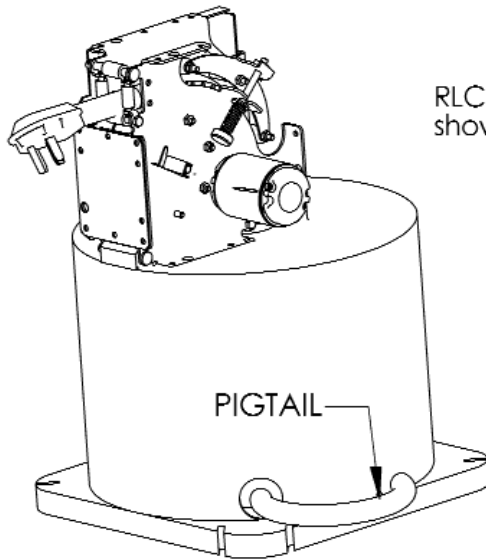

RLC-CABLEMASTER DIMENSIONS

SPECIFICATIONS:	
Voltage:	12 VDC
Amperage:	7-9 amps
Weight:	14 lbs.
Cable size:	6/3 8/1 and 6/4 50amp 125/250 v AC
Length of cable:	determined by available storage space
Cable type:	S, SE, SO, ST, STO, or SOW

740 Century Circle
Conway, SC 29526

P: 843-399-6146
F: 843-399-5005

www.glendinningprods.com
RLCCM DIM-01/04

740 Century Circle
Conway, SC 29579

Ph 843 399 6146
F 843 399 5005

The New RLC Cablemaster Mounting Configurations

RLC mounted to the overhead with the integral brackets shown with compartment cord container

RLC CableMaster-Shelf Mounted unit shown with compartment cord container

RLC CableMaster-Mounted Vertically package unit w/ cord and container

RLC CableMaster-Mounted Horizontally package unit w/ cord and container

RLC CableMaster-Mounted Horizontally package unit w/ cord and container