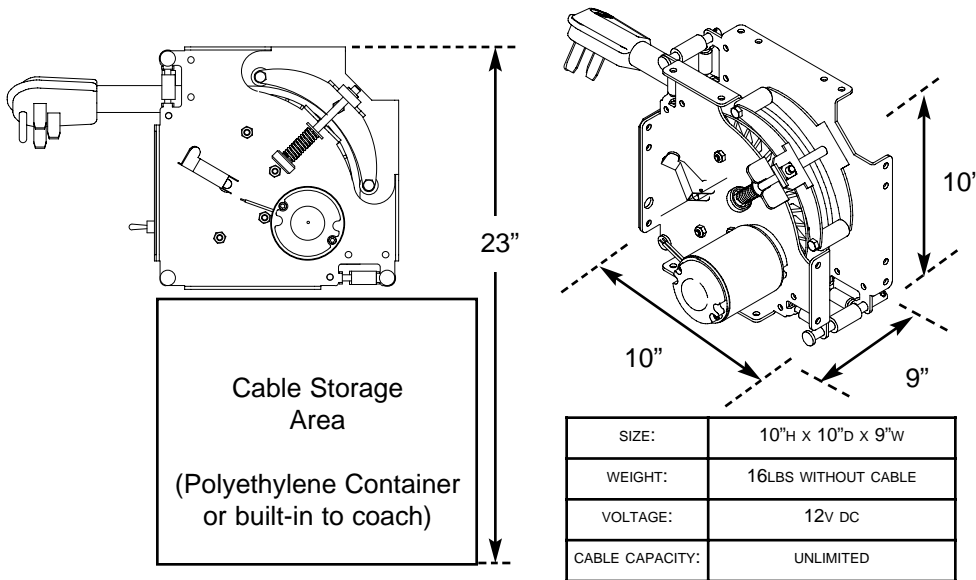

RV CABLEMASTER

RV Power Cable Storage System

New Lower Profile — takes up less space!

Unlimited cable capacity — handles as much cable as you can store!

Adjustable for all cable sizes — fast, easy adjustment of cable tension!

The Model RLC Cablemaster is the newest design from Glendinning which incorporates several new features, including an easy-to-operate cable tension adjustment. In addition to new features, Glendinning has used the latest techniques in value engineering to make the RLC Cablemaster lower priced and more affordable. You can't afford to be without the convenience of power cable handling any longer!