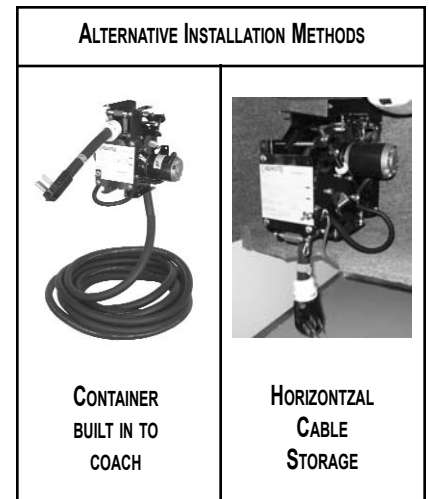

RV CABLEMASTER

RV Power Cable Storage System

New Lower Profile — takes up less space!

Unlimited cable capacity — handles as much cable as you can store!

Adjustable for all cable sizes — fast, easy adjustment of cable tension!

No Slip Rings — eliminates potential electric connection problems

Easy to install!

You relax . . . we'll unwind!

YOU RELAX . . . WE'LL UNWIND!

Glendinning is the leader of the RV power cable handling market since we first introduced the RV Cablemaster to the motorhome industry in 1990. Since then, thousands of very happy and satisfied RV owners have experienced the enjoyment of Glendinning power cord reel. No more heavy lifting. No more handling dirty or wet power cords when getting underway. Simply operate a switch and the RV power cord is reliably, quickly and easily payed out or retracted and stored away. This is why we say... "You relax.... we'll unwind".

The Model RLC Cablemaster is the newest design from Glendinning which incorporates several new features, including an easy-to-operate cable tension adjustment. In addition to new features, Glendinning has used the latest techniques in value engineering to make the RLC Cablemaster lower priced and more affordable. You can't afford to be without the convenience of power cable handling any longer!

Features and Benefits

- **UNLIMITED CABLE CAPACITY** — Need more cable length? No problem!
- **NO SLIP RINGS** — Eliminates potential electrical connection problems!
- **ADJUSTABLE TO FIT ALL POWER CABLES** — Easily adjustable no matter what type of cable you have!
- **AFFORDABLE** — Lowest cost power cord management system in the industry!
- **VERSATILE** — Can be mounted in a variety of ways!