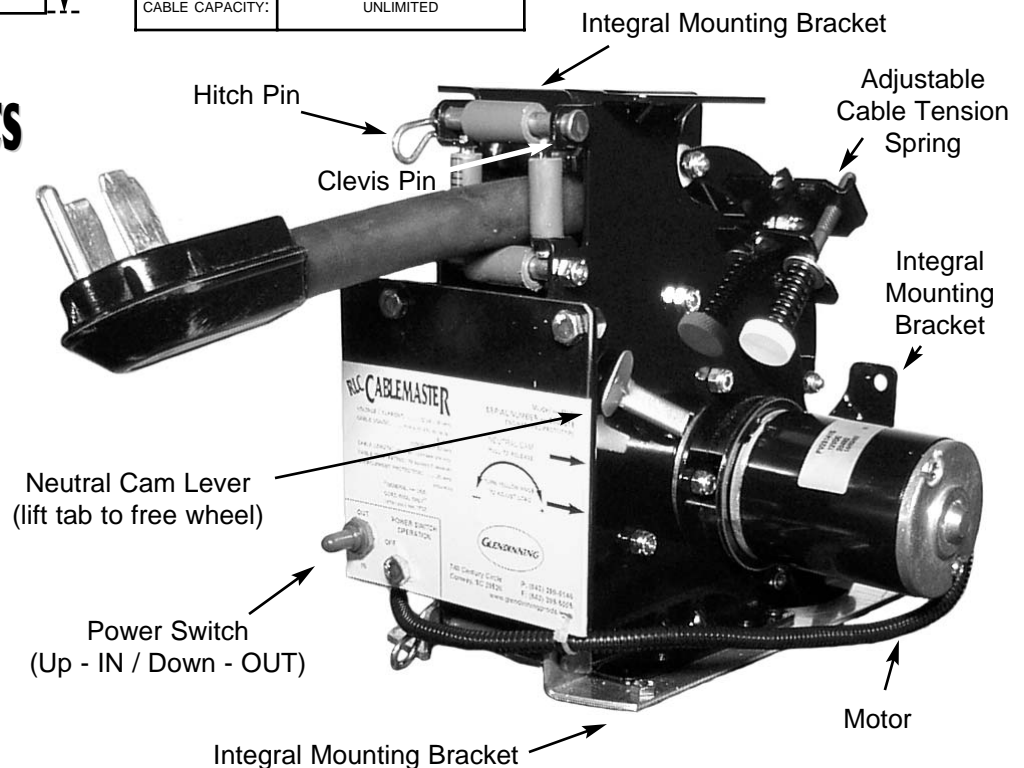

RV CABLEMASTER

RV Power Cable Storage System

New Lower Profile — takes up less space!

Unlimited cable capacity — handles as much cable as you can store!

Adjustable for all cable sizes — fast, easy adjustment of cable tension!

No Slip Rings — eliminates potential electric connection problems

Easy to install!

You relax . . . we'll unwind!

YOU RELAX . . . WE'LL UNWIND!

Glendinning is the leader of the RV power cable handling market since we first introduced the RV Cablemaster to the motorhome industry in 1990. Since then, thousands of very happy and satisfied RV owners have experienced the enjoyment of Glendinning power cord reel. No more heavy lifting. No more handling dirty or wet power cords when getting underway. Simply operate a switch and the RV power cord is reliably, quickly and easily payed out or retracted and stored away. This is why we say... "You relax.... we'll unwind".

The Model RLC Cablemaster is the newest design from Glendinning which incorporates several new features, including an easy-to-operate cable tension adjustment. In addition to new features, Glendinning has used the latest techniques in value engineering to make the RLC Cablemaster lower priced and more affordable. You can't afford to be without the convenience of power cable handling any longer!

Features and Benefits

- **UNLIMITED CABLE CAPACITY** — Need more cable length? No problem!
- **NO SLIP RINGS** — Eliminates potential electrical connection problems!
- **ADJUSTABLE TO FIT ALL POWER CABLES** — Easily adjustable no matter what type of cable you have!
- **AFFORDABLE** — Lowest cost power cord management system in the industry!
- **VERSATILE** — Can be mounted in a variety of ways!